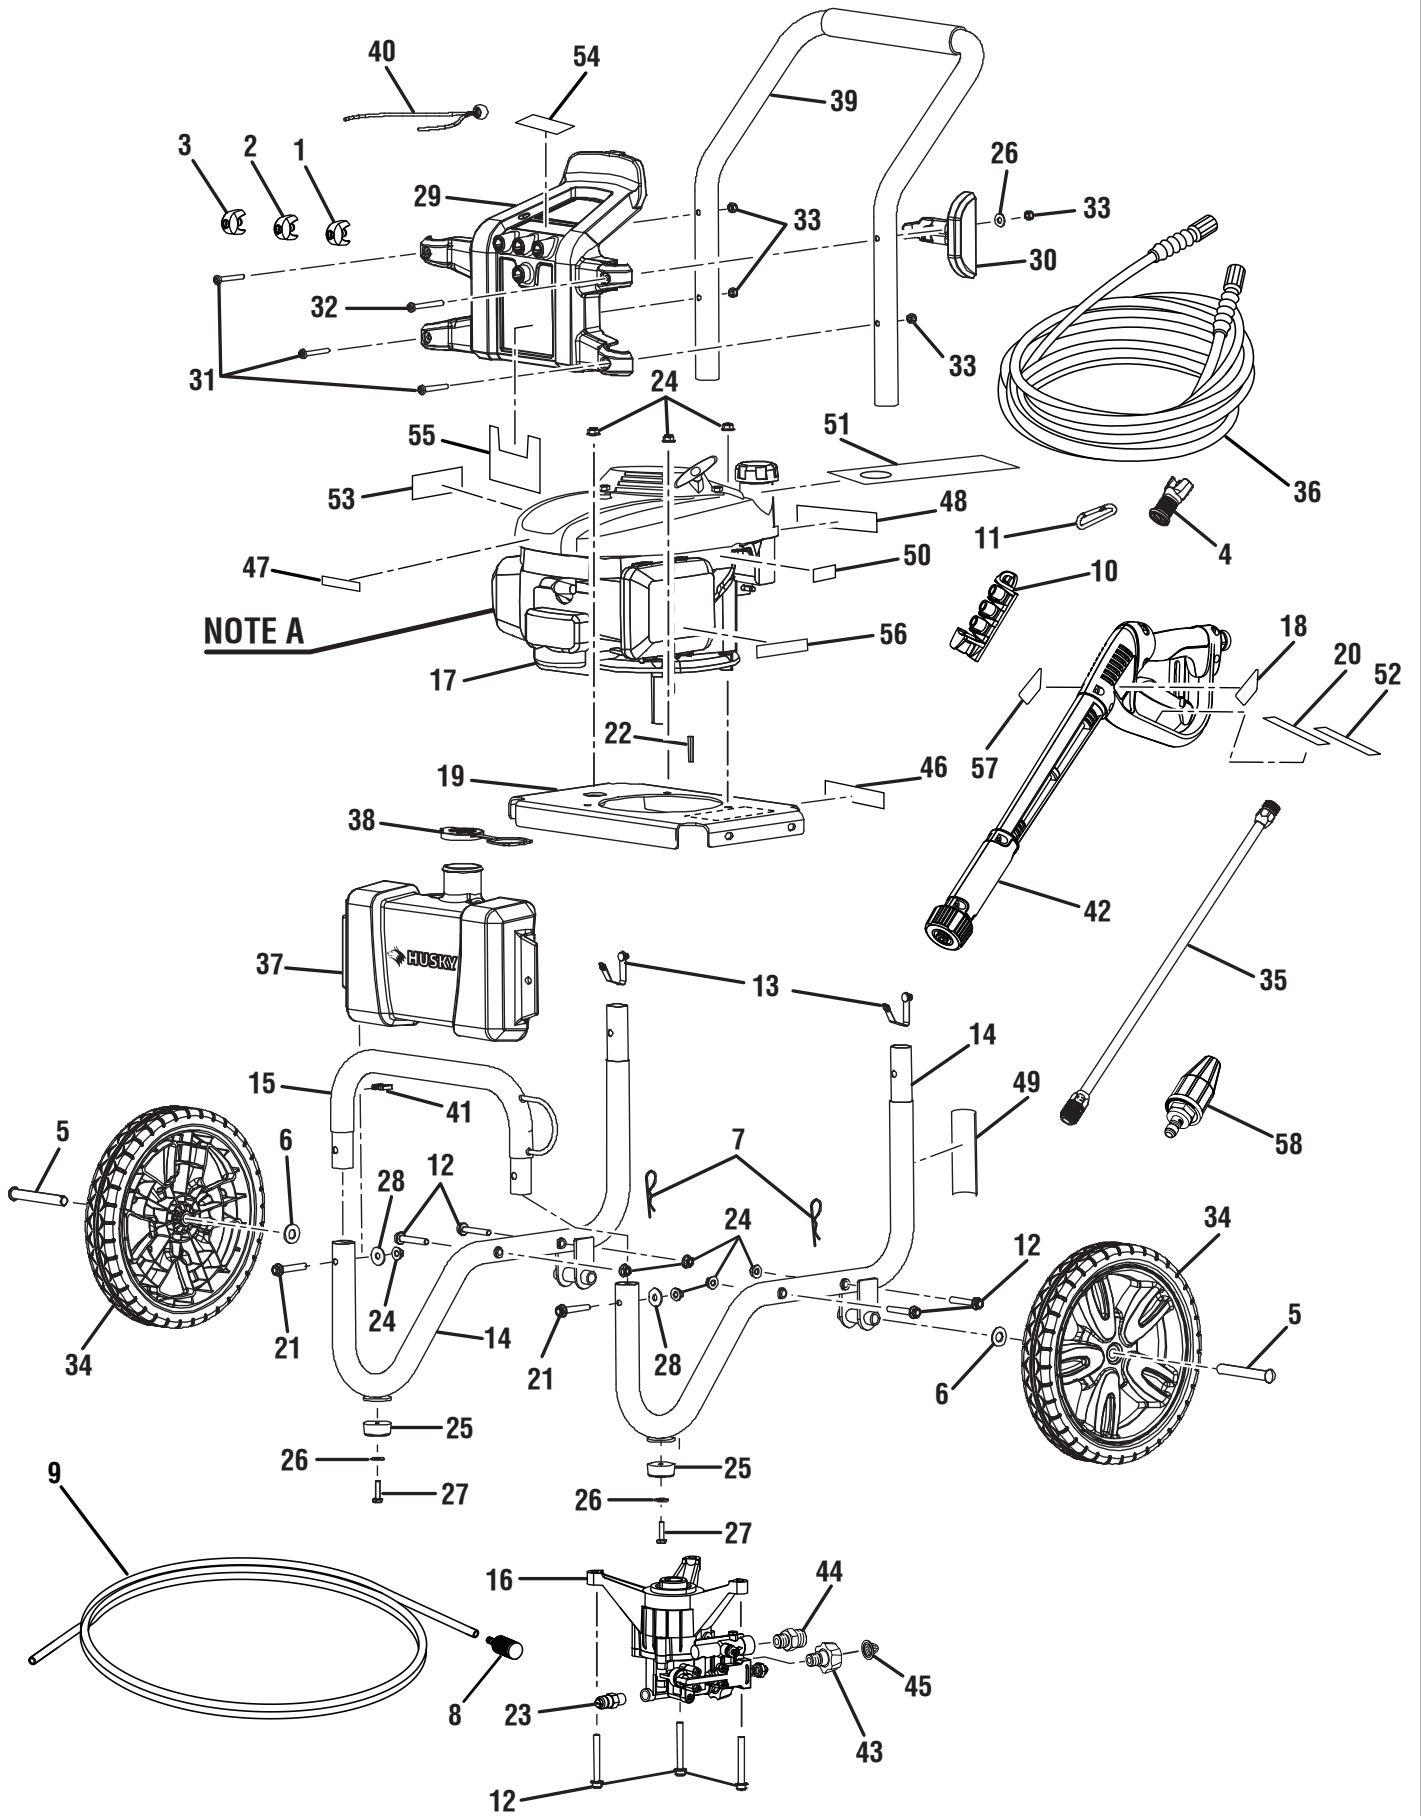

MODEL NO. / MODELO NÚM. HU80432

HUSKY PRESSURE WASHER – MODEL NO. HU80432

The model number will be found on a plate attached to frame. Always mention the model number in all correspondence regarding your **PRESSURE WASHER** or when ordering replacement parts.

PARTS LIST

KEY NO.	PART NUMBER	DESCRIPTION	QTY.	KEY NO.	PART NUMBER	DESCRIPTION	QTY.
1	308697016	0° Nozzle	1	33	678016006	Lock Nut (1/4-20)	4
2	308700016	40° Nozzle	1	34	308451004	Wheel (12 in. x 2 in.)	2
3	308699016	25° Nozzle	1	35	308494003	Spray Wand	1
4	310660001	Soap Blaster Nozzle	1	36	308835004	High Pressure Hose	1
5	620599001	Axle	2	37	518792002	Soap Tank	1
6	638275002	Washer (1/2 in.)	2	38	310650002	Soap Tank Cap	1
7	678238001	Hitch Pin	2	39	308638002	Handle Assembly	1
8	518391001	Filter	1	40	310664001	Bungee Cord and Bead Assembly	1
9	561399003	Injection Hose	1	41	518650001	Injection Hose Holder	1
10	570727006	Storage Holder (4 Nozzle)	1	42	308760006	Trigger Handle Assembly	1
11	638637001	Spring Clip	1	43	308861003	Inlet Tube	1
12	660962001	Bolt w/Washer (M8 x 55 mm Hex Hd.)	7	44	308862003	Outlet Tube	1
13	308421001	Lock Button w/Spring Clip	2	45	308662001	Filter Screen	1
14	308471012	Main Frame Assembly (Inc. Key Nos. 13 & 25-27)	2	46	940599005	Data Label	1
15	308659002	Front Frame	1	47	940719006	Honda Logo Label	1
16	308653008	Pump (Inc. Key Nos. 43-45)	1	48	940654081	Warning Label	1
17	Note A	Engine (Honda)	1	49	940617045	Pump Quick Start Label	1
18	940726014	Trigger Handle Logo Label	1	50	940937002	Fuel Valve Label	1
19	638662003	Engine Plate	1	51	940715003	Engine Oil Fill Label	1
20	940654087	Wand Label (Fr./Sp.)	1	52	940786001	Wand Label (Max Rating)	1
21	661505003	Bolt (M8 x 50 mm)	2	53	940778003	Hot Muffler Label	1
22	678041002	Output Shaft Key	1	54	940378008	Nozzle Label	1
23	678169004	Thermal Release Valve	1	55	940779010	Performance Label	1
24	678774001	Lock Nut (M8 x 1-1/4 in.)	9	56	940617037	Engine Quick Start Label	1
25	570554001	Wear Pad	2	57	940654083	Trigger Handle Warning Label	1
26	638128004	Washer (1/4 in.)	3	58	308311002	Turbo Nozzle	1
27	661503001	Bolt (1/4-20 x 1 mm Hex Hd.)	2	Not Shown Items:			
28	638675001	Washer (5/16 in.)	2		308452002	Detergent Suction Kit	1
29	310673002	Hose and Nozzle Holder	1		*	Lubricant (SAE 10W30)	1
30	518791001	Wand Holder	1		940718004	Operator's Manual (Honda Engine - 190cc)	
31	661501001	Screw (1/4-20 x 1.85 in., Torx)	3		987000450	Operator's Manual	1
32	661501002	Screw (1/4-20 x 2.27 in., Torx)	1				

NOTE A: Techtronic Industries North America, Inc., will not provide engines as replacement parts. Engines are covered through the engine manufacturer's warranty. Consult the accompanying engine manual or contact our service department for assistance.